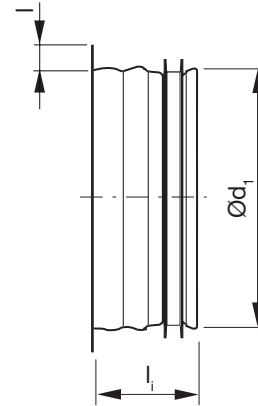

Socket

VRFU

Description

Socket with groove for unit with spring holder.
Supplied with Safe gasket in the far end.
Connects to duct.

Materials and finish

Material

Galvanized sheet metal.

Dimensions

Ød nom	l [mm]	li [mm]	m [kg]
100	12-14	50	0,09
125	12-14	48	0,11
160	12-14	42	0,14

Ordering example

Product	VRFU	100
Dimension Ød		