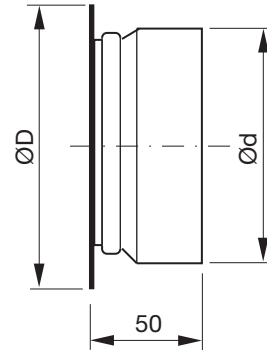

## Dimensions

Ød nom	ØD mm	m kg
100	125	0,09
125	150	0,12
160	185	0,16

### Description

Socket with groove for unit with spring holder.  
Has female connection in the far end.  
Connects to fitting.