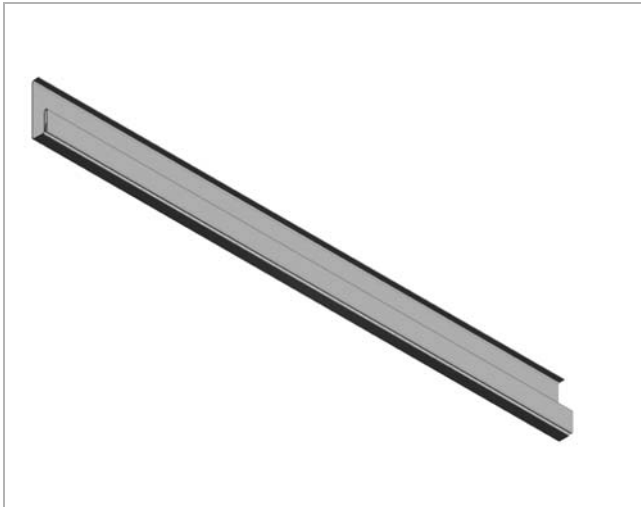

# Steel rail

## Dimensions

### Description

Steel rail which is held in place by consoles, CC. Has a fold in which panels, CP, can be attached.

### Materials and finish

Colour  
White RAL 9002, gloss 30

l mm	m kg
1500	0,71