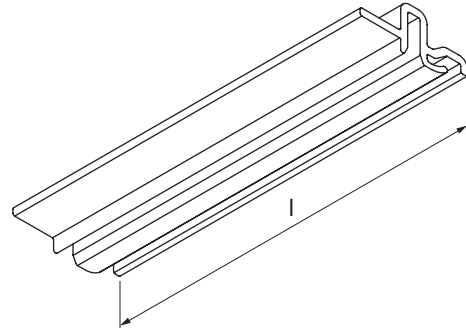

# Inner panel joint

## Dimensions

## Description

Inner panel joint, works with both Ø100 125 and 160. 2 CPJI is used with 1 CPJO and 4 FTK.

l mm	m kg
130	0,03