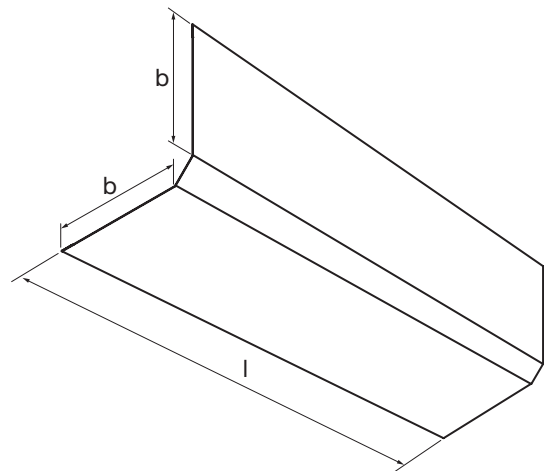

Panel

CP

Dimensions

Description

Panel which is attached to steel rails, CSR, to hide the duct system.

Materials and finish

Colour
White RAL 9002, gloss 30

Panel dim nom	b [mm]	l [mm]	m [kg]
100	160	1500	2,61
125	188	1500	2,97
160	228	1500	3,1