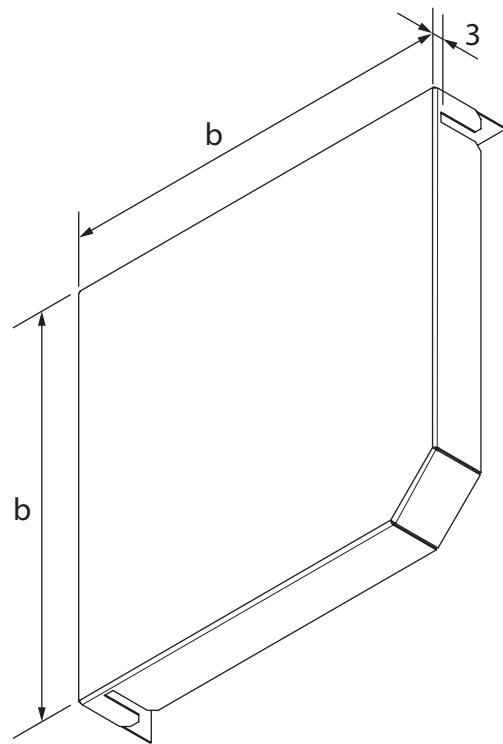

Gable

CG

Description

Gable which is used as an end of the panel when the duct system is not mounted all the way to an opposing wall.

Materials and finish

Colour
White RAL 9002, gloss 30

Dimensions

Panel dim nom	b [mm]	m [kg]
100	173	0,27
125	201	0,44
160	240	0,50