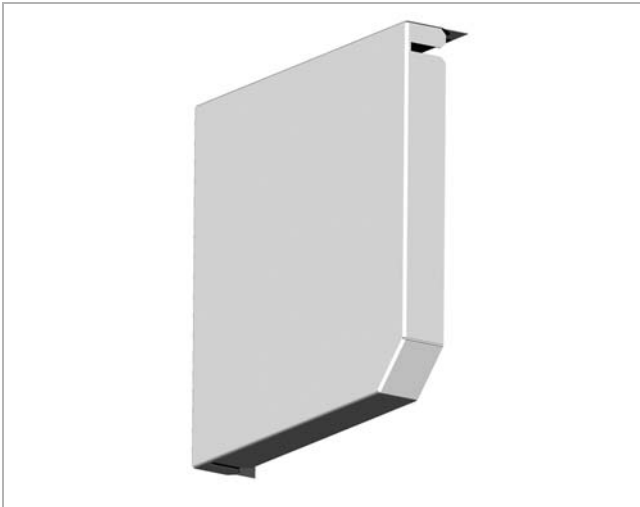

Gable

CG

Description

Gable which is used as an end of the panel when the duct system is not mounted all the way to an opposing wall.

Materials and finish

Colour
White RAL 9002, gloss 30

Dimensions

Panel dim nom	b [mm]	m [kg]
100	173	0,27
125	201	0,44
160	240	0,50