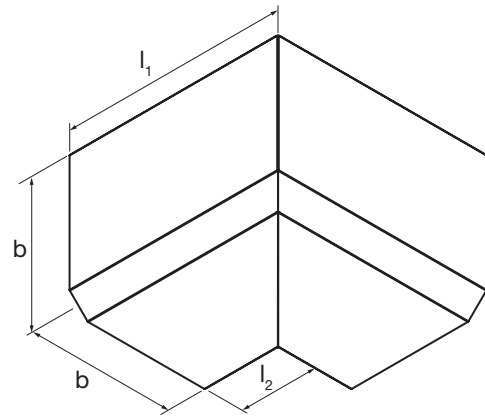

Outer corner

CCO

Description

Outer corner which is attached to steel rails, CSR, to hide the duct system.

Materials and finish

Colour
White RAL 9002, gloss 30

Dimensions

Panel dim nom	b [mm]	l ₁ [mm]	l ₂ [mm]	m [kg]
100	161	340	100	0,82
125	188	378	100	1,02
160	228	356	100	1,40