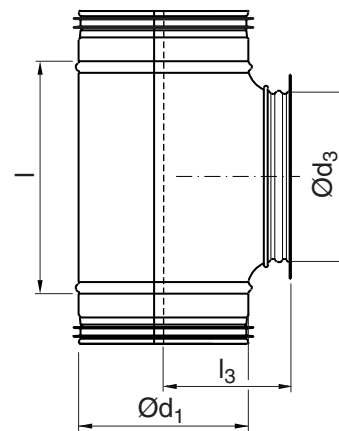

TCSIU

T-piece – Casting-in programme

Description

Short branch with air valve socket and nail flange with pre-punched holes.

Fits air valve KVB etc.

Dimensions

Ød ₁ nom	Ød ₃ nom	l mm	l ₃ mm	m kg
100	100	130	93	0,31
125	100	130	106	0,52
125	125	165	106	0,67
160	160	229	131	1,02