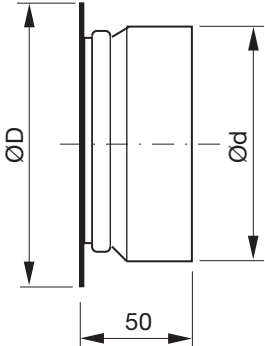

Socket

VRFM

Dimensions

Description

Socket with groove for unit with spring holder.
 Has female connection in the far end.
 Connects to fitting.

Materials and finish

Material
 Galvanized sheet metal.

Ød nom	ØD [mm]	m [kg]
100	122	0,09
125	147	0,11
160	183	0,14