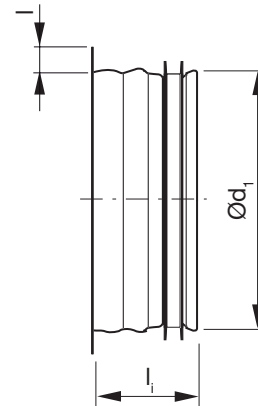

Socket

VRFU

Description

Socket with groove for unit with spring holder.
Supplied with Safe gasket in the far end.
Connects to duct.

Maintenance

The visible parts can be wiped with a damp cloth.

Dimensions

| Ød nom | l [mm] | li [mm] | m [kg] |
|-----------|-----------|------------|-----------|
| 100 | 12-14 | 50 | 0,09 |
| 125 | 12-14 | 48 | 0,11 |
| 160 | 12-14 | 42 | 0,14 |

Ordering example

| | | |
|--------------|------|-----|
| Product | VRFU | 100 |
| Dimension Ød | | |

Materials and finish

Material

Galvanized sheet metal.