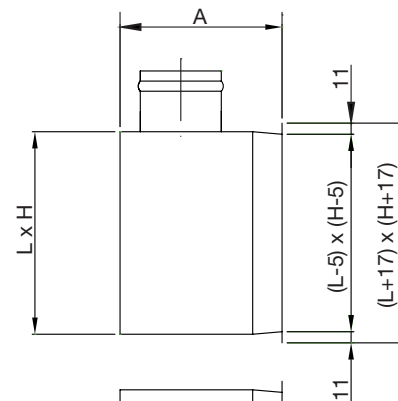

Min. - max. dimensions

Materials and finish

Material: Galvanised steel
Standard colour: Galvanised steel

The plenum box is available in other colours. Please contact Lindab's sales department for further information.