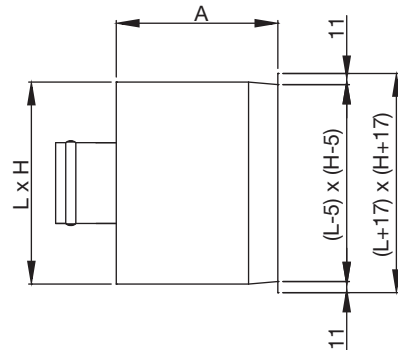

Min. - max. dimensions

Materials and finish

Material: Galvanised steel
Standard colour: Galvanised steel

The plenum box is available in other colours. Please contact Lindab's sales department for further information.