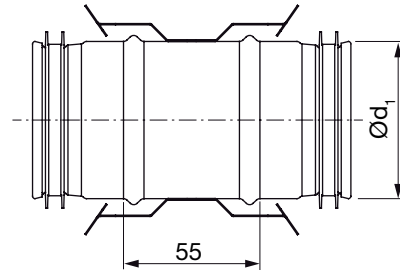

Coupling

NPULFPE

Description

Used when connecting two semiflexible ducts LFPE. It is supplied with clips to hold the semiflexible duct - Smart lock function.

Dimensions

Ød ₁ nom	m [kg]
63	0,07
76	0,09

Ordering example

	NPU	63	LFPE
Product			
Dimension Ød ₁			
Semiflexible duct			