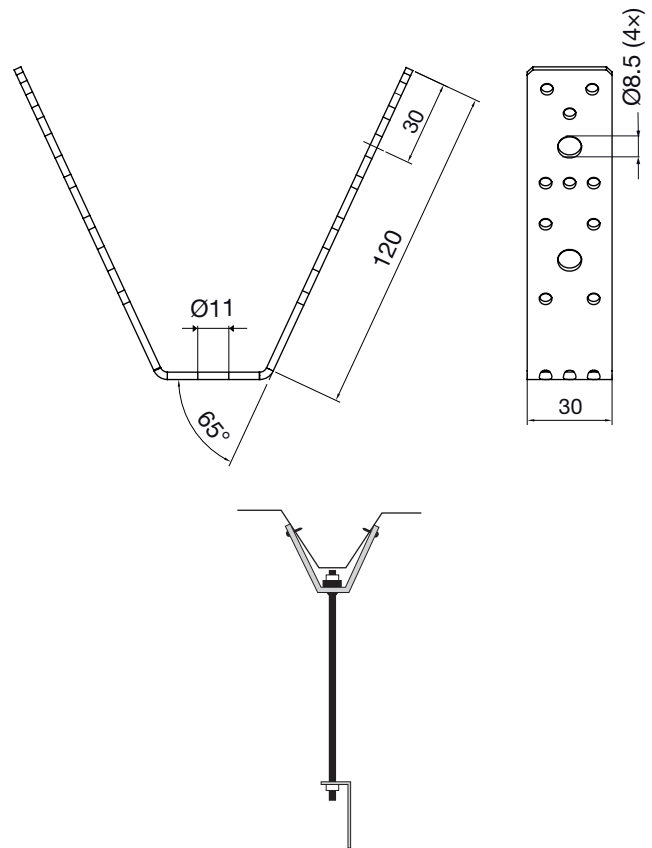

Brackets

WCV

Dimensions

Description

Sheet metal roof attachment.

With thread connection. Allows fixing against trapeze type ceilings. Material 30 x 2,5mm. Surface finish: FFZV.

Ordering example

Product WCV