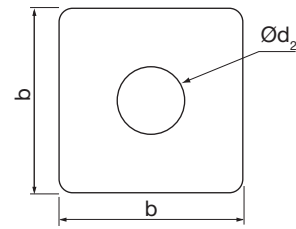

Rectangular plain washer

S4B

Description

Surface finish: Hot dipped galvanized.

Dimensions

Dim Ød ₂	b mm	Thick- ness mm
9	25	3
11	30	3

Ordering example