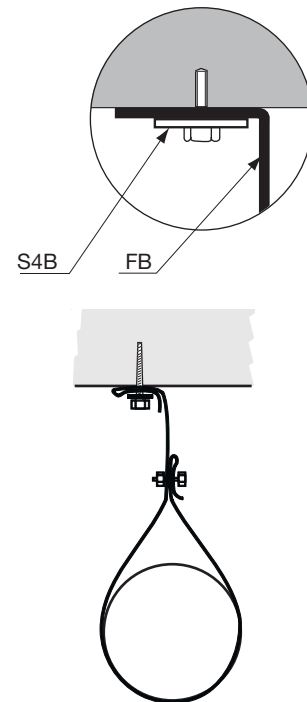

Rectangular plain washer

S4B

Description

Surface finish: Hot dipped galvanized.

Dimensions

Dim Ød ₂	b mm	Thick- ness mm
9	25	3
11	30	3

Ordering example