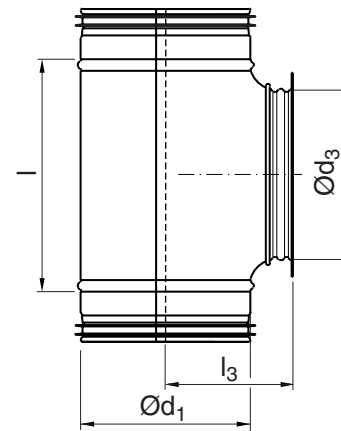

T-piece for casting

TCSIUCST

Description

Short branch with air valve socket and nail flange with pre-punched holes.

Fits air valve KVB etc.

Dimensions

Ød ₁ nom	Ød ₃ nom	l [mm]	l ₃ [mm]	m [kg]
100	100	130	93	0,31
125	100	130	106	0,52
125	125	165	106	0,67
160	160	229	131	1,02