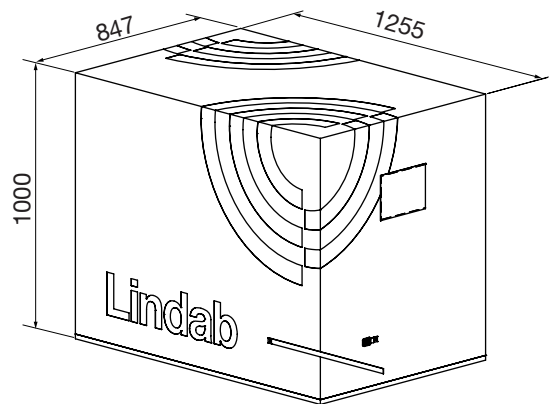

## Description

The Lindab pallet cover is suitable for use with Europallets (1200x800 mm) up to 1mt in height. Comes equipped with a strap to tighten the base and an external clear weatherproof pouch for placing transport documents or displaying labels.

## Dimensions

Length [mm]	Height [mm]	Width [mm]
1255	1000	847