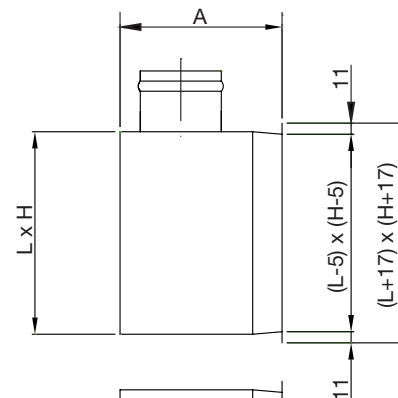

Min. - max. dimensions

Materials and finish

Material: Galvanised steel
Standard colour: Galvanised steel

The plenum box is available in other colours. Please contact Lindab's sales department for further information.