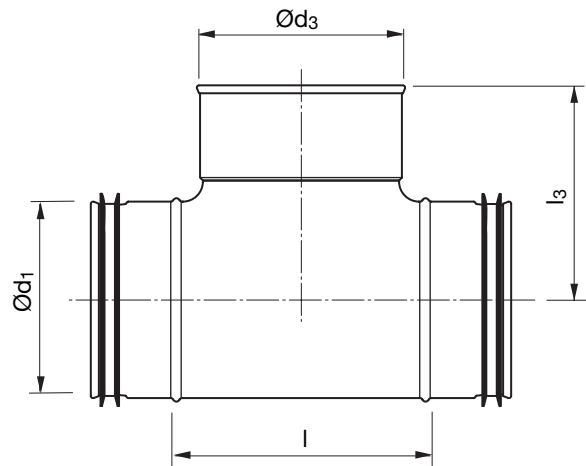

T-piece

TCPMU

Description

Centric T-piece with female coupling for joining fittings.

Has Click function at the Safe ends – has an open turned-over ends.

Normally no Click function at the female end – no notches.
 Ø 100–160 can upon order be delivered with click function at the female end as well – i.e. with notches.

Dimensions

Ød ₁ nom	Ød ₃ nom	l [mm]	l ₃ [mm]	m [kg]
100	100	130	100	0,31
125	100	130	113	0,32
125	125	165	121	0,43
160	100	130	128	0,46
160	125	165	137	0,53
160	160	209	141	0,63

Ordering example