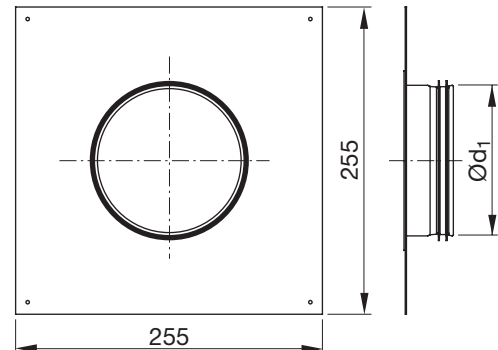

Casting-in programme – Wall stub

TVILU

Dimensions

Description

With Safe connection.

Ød_1 nom	m [kg]
100	0,29
125	0,31
160	0,32

Ordering example

	TVILU	100
Product		
Dimension Ød_1		