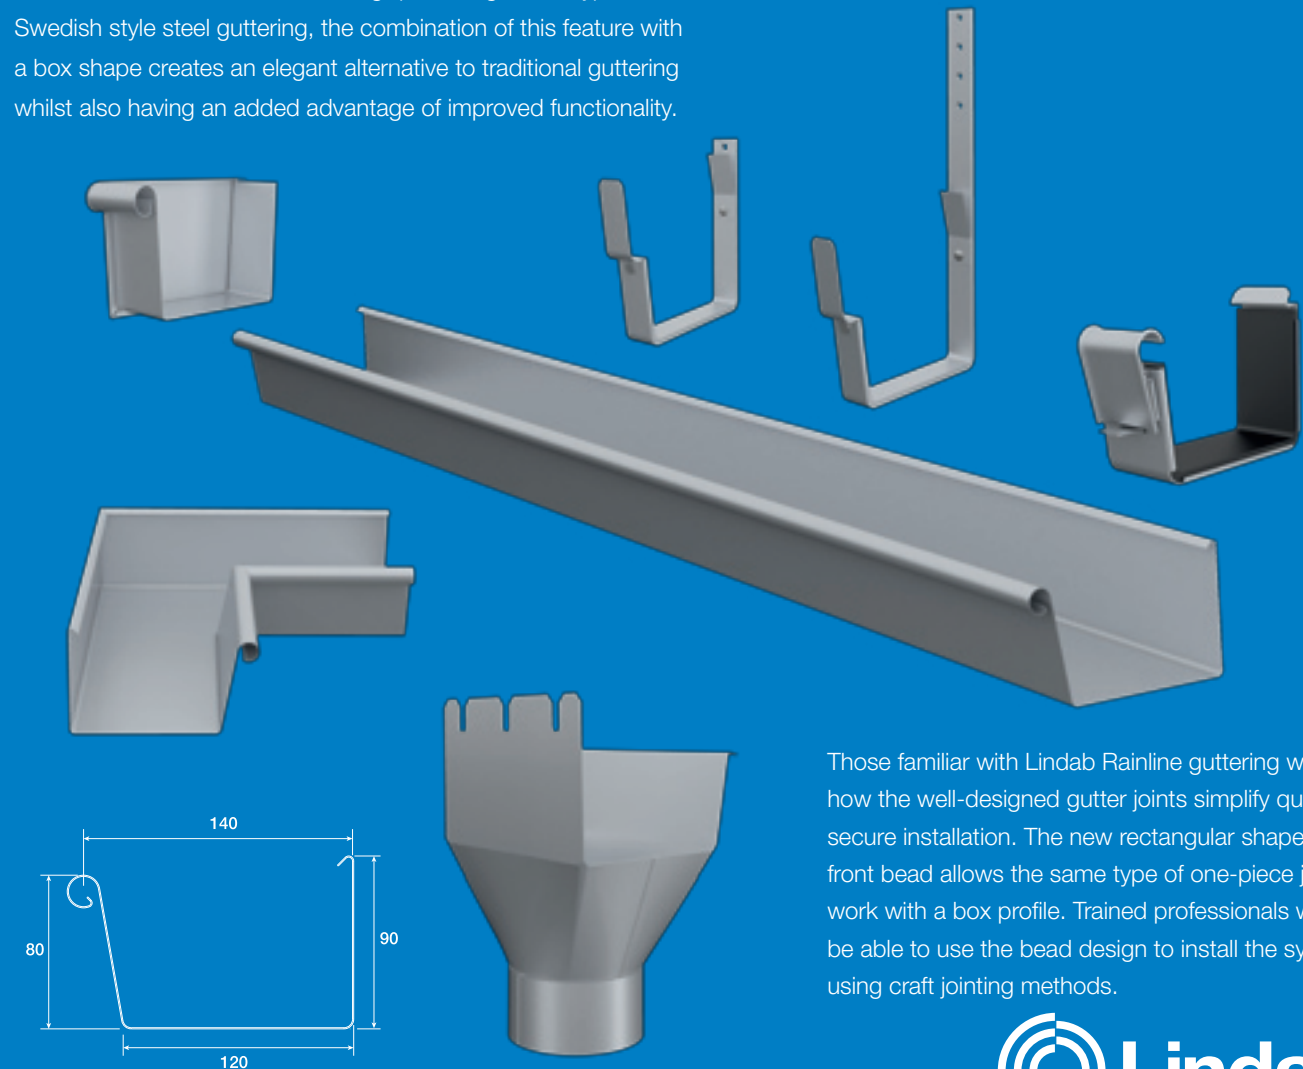

Lindab **Rectangular**
Steel Guttering System

Rainline reimagined

Rectangular guttering from Lindab shares all the benefits of the established Rainline steel rainwater system:

- Quick and easy to install
- Lowest carbon footprint of rainwater materials
- Lightweight but won't crack or split
- Inexpensive and virtually maintenance free
- 10 painted colour options with 15 year warranty
- Available in unpainted Magestic galvanised finish with 10 year warranty

Dark Grey
RAL 7011

Anthracite Grey
RAL 7016

Magestic Galvanised

The contemporary aesthetic and simplified functionality that is characteristic of modern Swedish design

A round bead on the forward-facing lip of the gutter is typical of Swedish style steel guttering, the combination of this feature with a box shape creates an elegant alternative to traditional guttering whilst also having an added advantage of improved functionality.

Those familiar with Lindab Rainline guttering will know how the well-designed gutter joints simplify quick and secure installation. The new rectangular shape with front bead allows the same type of one-piece joint to work with a box profile. Trained professionals will also be able to use the bead design to install the system using craft jointing methods.