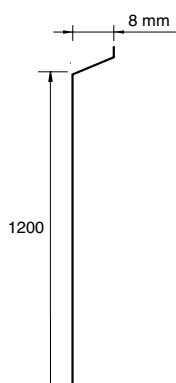

Product facts - sandwich wall panels

Decorative profiles mineral wool panels

1200T Thin Decorative Profile

Flat panel with a narrow profile on one side edge of the panel. Gives a discreet decorative line every 1200 mm.

1200W Wide Decorative Profile

Flat panel with a broad, V-shaped profile along one side edge. Gives a bold shadow effect every 1200 mm.

1200XW Xtra Wide Decorative Profile

Flat panel with an extra wide, V-shaped profile along one side edge. Gives a wide decorative line with bold shadow effect every 1200 mm.