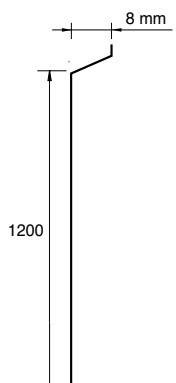

Product facts - sandwich wall panels

Decorative profiles mineral wool panels

1200T Thin Decorative Profile

Flat panel with a narrow profile on one side edge of the panel. Gives a discreet decorative line every 1200 mm.

1200W Wide Decorative Profile

Flat panel with a broad, V-shaped profile along one side edge. Gives a bold shadow effect every 1200 mm.

1200XW Xtra Wide Decorative Profile

Flat panel with an extra wide, V-shaped profile along one side edge. Gives a wide decorative line with bold shadow effect every 1200 mm.