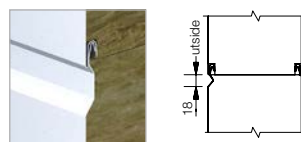

Product facts - sandwich wall panels

Decorative profiles mineral wool panels

1200T Thin Decorative Profile

Flat panel with a narrow profile on one side edge of the panel. Gives a discreet decorative line every 1200 mm.

1200W Wide Decorative Profile

Flat panel with a broad, V-shaped profile along one side edge. Gives a bold shadow effect every 1200 mm.

1200XW Xtra Wide Decorative Profile

Flat panel with an extra wide, V-shaped profile along one side edge. Gives a wide decorative line with bold shadow effect every 1200 mm.

 = inside and outside

 = inside only

 = outside only