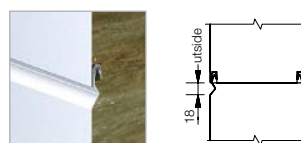

Product facts - sandwich wall panels

Decorative profiles mineral wool panels

1200T Thin Decorative Profile

Flat panel with a narrow profile on one side edge of the panel. Gives a discreet decorative line every 1200 mm.

1200W Wide Decorative Profile

Flat panel with a broad, V-shaped profile along one side edge. Gives a bold shadow effect every 1200 mm.

1200XW Xtra Wide Decorative Profile

Flat panel with an extra wide, V-shaped profile along one side edge. Gives a wide decorative line with bold shadow effect every 1200 mm.