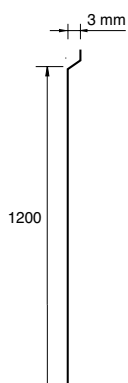

Product facts - sandwich wall panels

Decorative profiles mineral wool panels

1200T Thin Decorative Profile

Flat panel with a narrow profile on one side edge of the panel. Gives a discreet decorative line every 1200 mm.

1200W Wide Decorative Profile

Flat panel with a broad, V-shaped profile along one side edge. Gives a bold shadow effect every 1200 mm.

1200XW Xtra Wide Decorative Profile

Flat panel with an extra wide, V-shaped profile along one side edge. Gives a wide decorative line with bold shadow effect every 1200 mm.