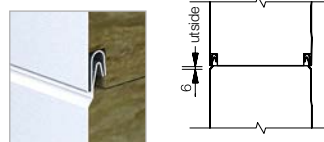

Product facts - sandwich wall panels

Decorative profiles mineral wool panels

1200T Thin Decorative Profile

Flat panel with a narrow profile on one side edge of the panel. Gives a discreet decorative line every 1200 mm.

1200W Wide Decorative Profile

Flat panel with a broad, V-shaped profile along one side edge. Gives a bold shadow effect every 1200 mm.

1200XW Xtra Wide Decorative Profile

Flat panel with an extra wide, V-shaped profile along one side edge. Gives a wide decorative line with bold shadow effect every 1200 mm.