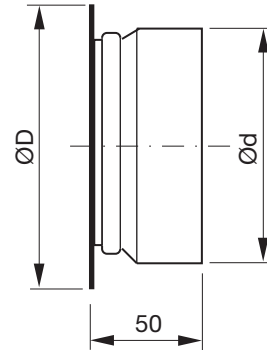

## Dimensions

### Description

Socket with groove for unit with spring holder.  
Has female connection in the far end.  
Connects to fitting.