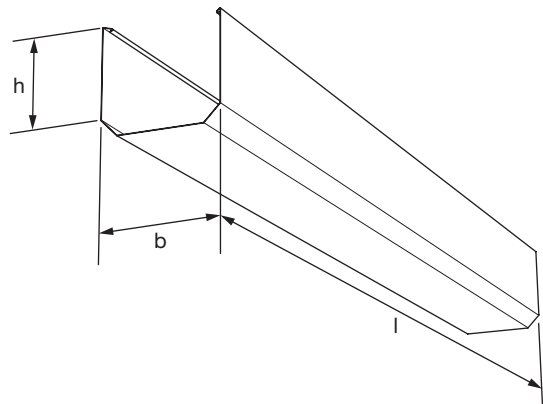

U-panel

CUP

Description

Panel which is attached to steel rails, CSR, to hide the duct system.

Used with u-console, CUC.

For dimensions Ø100, Ø125 and Ø160.

Materials and finish

Colour

White RAL 9002, gloss 30

Dimensions

h mm	b mm	l mm	t mm	m kg
160,3	181,0	1500	0,5	3,43

Ordering example

Product CUP

- 1
- 2
- 3
- 4
- 5
- 6
- 7
- 8
- 9
- 10
- 11
- 12
- 13
- 14
- 15
- 16
- 17
- 18