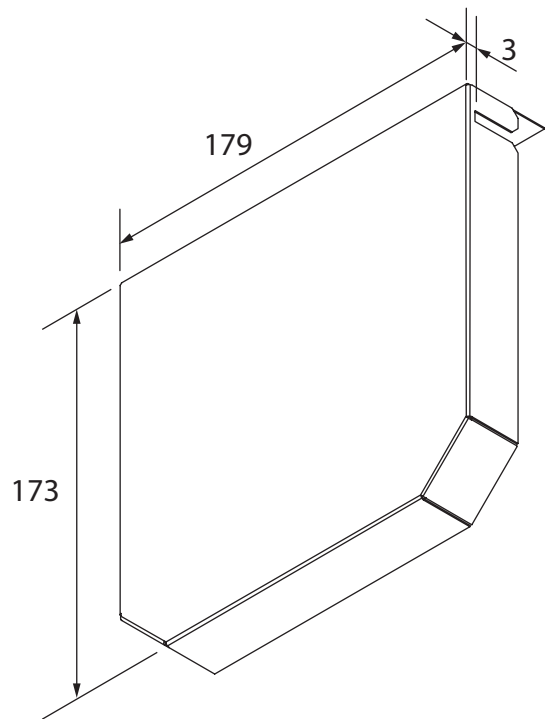

### Description

Gable for u-panel, CUP, which is used as an end of the panel when the duct system is not mounted all the way to an opposing wall.

### Dimensions