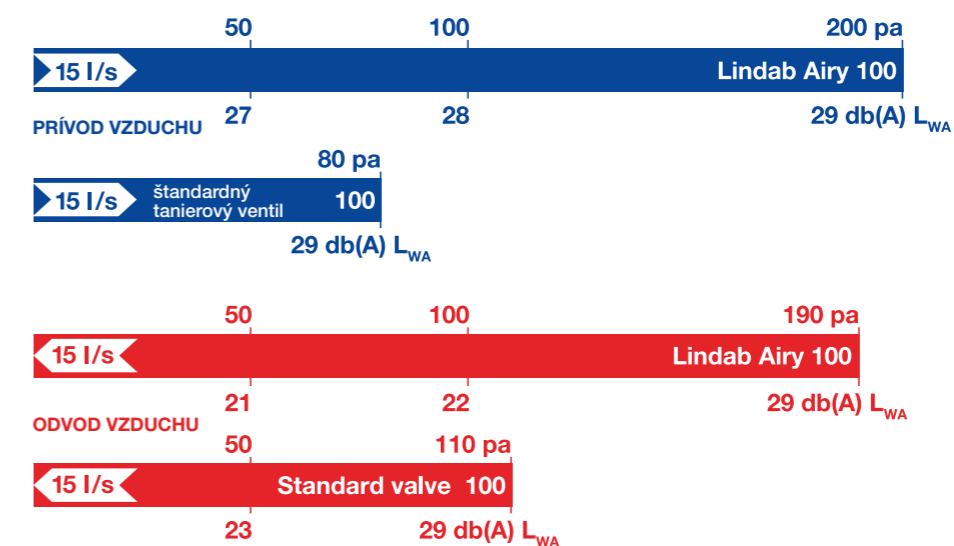

Ako si vybrať a nakombinovať Lindab Airy

Na výber máte päť rôznych tvarov, tri predné kryty a tri rôzne rozmery. Lindab Airy je možné skombinovať s akýmkoľvek existujúcim ventilačným systémom.

Vyberte si tvar:

Zvoľte si čelný kryt

Akému prevedeniu dávate prednosť? Čelný kryt v základnom prevedení?

- nenápadný
- s originálnym vzorom
- s dizajnom vašej steny / tapety
- s vlastným vzorom

FARBA

Biela alebo radšej farebná?

- Biela RAL 9003
- Biela RAL 9010
- Iné farebné prevedenia tapety

KOV

Nechajte vyniknúť materiál. Čelný kryt vo farbe kovu.

- nerez

Vyberte si rozmer

Rozmery a dostupnosť tela Lindab Airy

Lindab Airy Body 100
Lindab Airy Body 125
Lindab Airy Body 160

Ød mm	ØD mm
90	131
114	156
149	191

Rozmery a dostupnosť čelného krytu Lindab Airy

Shape	Ø	A	B
Circle	Ø 100	A = 140	B = 140
Square	Ø 100	A = 140	B = 140
Rounded square	Ø 100	A = 140	B = 140
Oval	Ø 100	A = 140	B = 210
Rectangle	Ø 100	A = 140	B = 210
Circle	Ø 125	A = 165	B = 165
Square	Ø 125	A = 165	B = 165
Rounded square	Ø 125	A = 165	B = 165
Oval	Ø 125	A = 165	B = 248
Rectangle	Ø 125	A = 165	B = 248
Circle	Ø 160	A = 210	B = 210
Square	Ø 160	A = 210	B = 210
Rounded square	Ø 160	A = 210	B = 210
Oval	Ø 160	A = 210	B = 315
Rectangle	Ø 160	A = 210	B = 315

Všetky rozmery sú uvedené v mm

Prvotriedna akustická hladina s patentovaným zvukovým filtrom