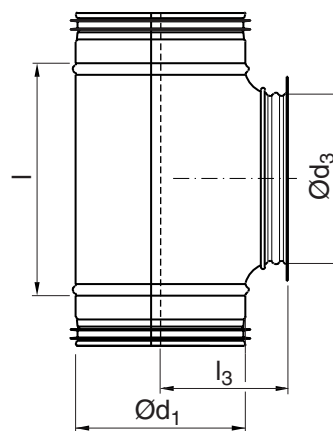

T-piece – Casting-in programme

TCSIU

Dimensions

Description

Short branch with air valve socket and nail flange with pre-punched holes.

Fits air valve KVB etc.

Ød ₁ nom	Ød ₃ nom	l [mm]	l ₃ [mm]	m [kg]
100	100	130	93	0,31
125	100	130	106	0,52
125	125	165	106	0,67
160	160	229	131	1,02