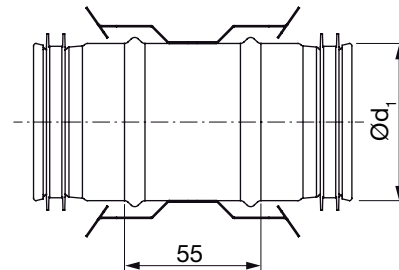

Coupling

NPU

Description

Used when connecting two semiflexible ducts LFPE. It is supplied with clips to hold the semiflexible duct - Smart lock function.

Dimensions

Ød_1 nom	m [kg]
63	0,07
76	0,09

Ordering example

	NPU	63	LFPE
Product			
Dimension Ød_1			
Semiflexible duct			