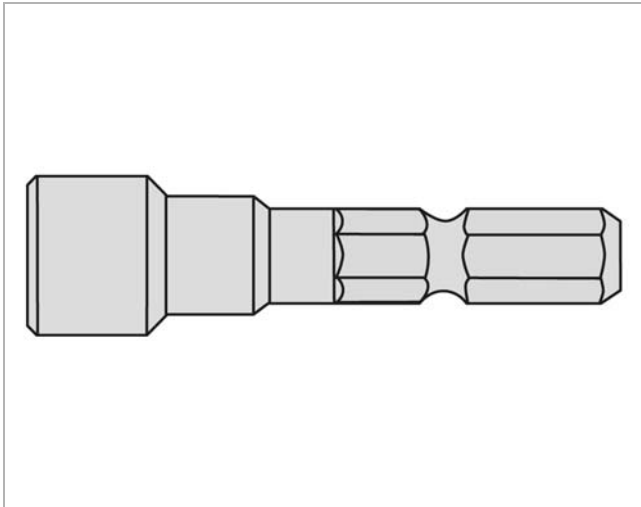

Magnetic socket

HYLSA

Dimensions

Code	Dim mm	Length mm
HYLSA	0	42

Description

Magnetic socket, hexagon, 1/4" – for sheet metal screw.

Ordering example

	HYLSA	MAGN	42
Product			
Dimension			
Length			