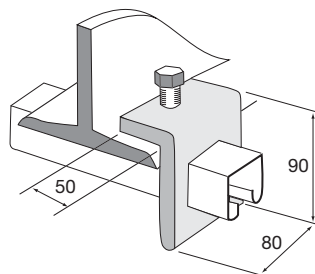

TS31

Product

12

13

TS45

Window bracket

Maximum loading 220 kg.

14

Dim
41
21

15

16

Ordering example

TS45

41

Product

Dimension