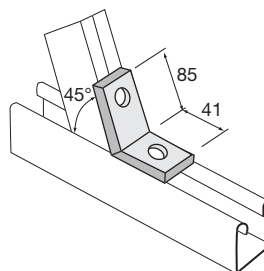

TS29

Extern angle bracket

Angles available 45°

6

Ordering example

TS29

Product

8

9