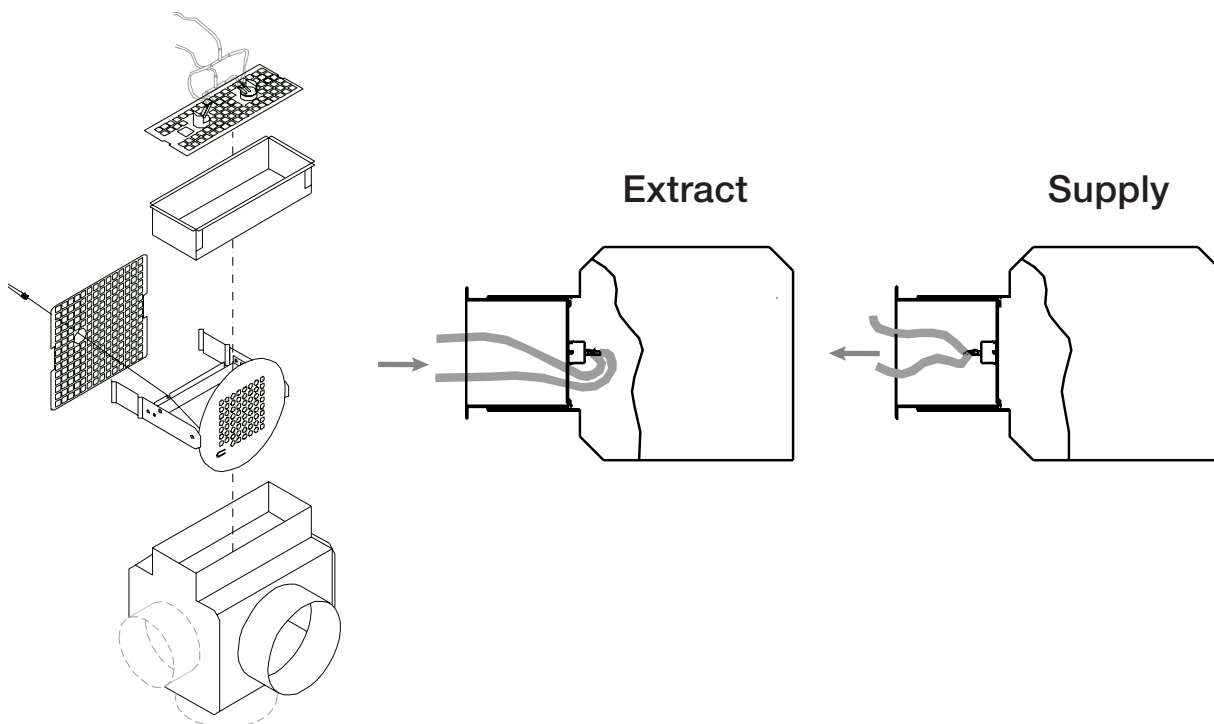

Grilles K-value

AE11

AE11 + VBA Extract

AE11 + VBA Extract	Dim	Connection		
		1 = Back	2 = Side	4 = Top
 <p>2 measuring tubes (Black = high pressure)</p>	200 x 100	7.5	7.4	7.2
	300 x 100	11.9	11.5	11.5
	400 x 100	15.4	15.4	15.0
	500 x 100	20.7	20.5	19.4
	300 x 150	18.1	17.7	17.5
	400 x 150	25.3	24.9	24.9
	500 x 150	32.5	31.1	31.2
	600 x 150	38.1	38.1	38.1
	400 x 200	39.8	35.5	37.3
	500 x 200	46.7	46.4	43.8
	600 x 200	60.3	58.7	56.0

VBA is delivered for supply air - turn the measuringplate for extract air.