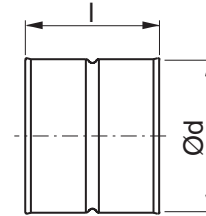

Female coupling

MF

Dimensions

Description

Female coupling for joining fittings.

Has normally not any Click function – hasn't any notches.

Ø 80–315 can upon order be delivered with click function – i.e. with notches.

Also available in other dimensions up to Ø400.

Ød nom	l mm	m kg
80 *	97	0,08
100 *	97	0,10
125 *	97	0,14
160 *	97	0,21
180	97	0,24
200 *	97	0,26
224	97	0,30
250 *	139	0,42
315 *	139	0,54

* With turned-over edge

Order code

Product	MF	200
Dimension Ød		