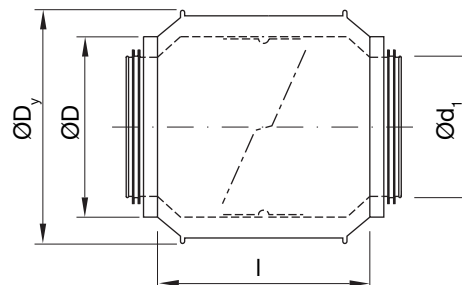

## Dimensions

## Description

The non-return valve is double-jacketed and insulated with mineral wool, and is supplied with Safe rubber seal in the inner dimension.

Ød <sub>1</sub> nom	ØD nom	ØD <sub>y</sub> nom	l mm	m kg
80	112	140	135	1,10
100	132	165	150	1,40
125	157	200	150	1,85
160	192	240	160	2,35
180	200	240	280	3,00
200	232	290	215	3,65
224	250	290	370	4,30
250	280	365	270	5,50