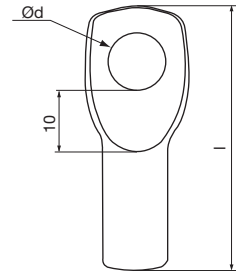

Eye bolt

EB

Description

Surface finish: Electro zinc plated.

Dimensions

Dim	Length mm	Ød mm	Material
M8	46	8,5	FZB
M10	51	10,5	FZB
M12	61	12,5	FZB
M8	46	8,5	4404
M10	52	10,5	4404

Max recommended load for different fire classes.