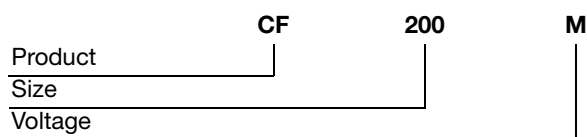

Ordering example