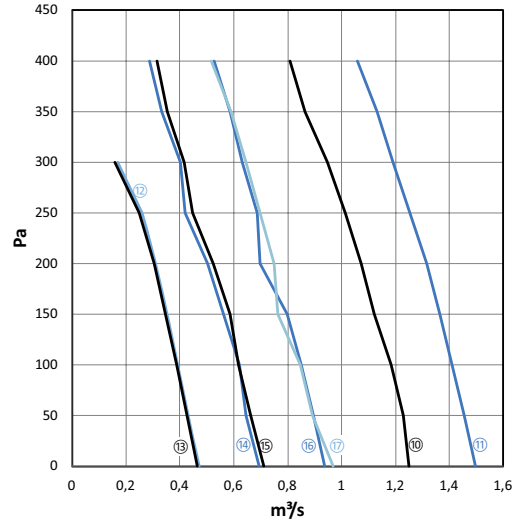

Low Profile Circular Box Fan

CF

Technical data