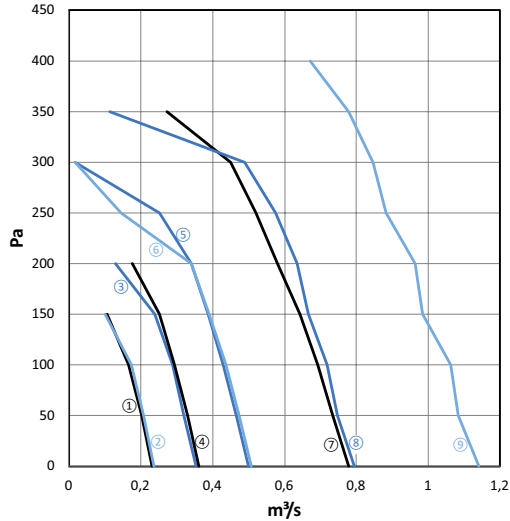

Low Profile Circular Box Fan

CF

- 1
- 2
- 3
- 4
- 5
- 6
- 7
- 8
- 9
- 10
- 11
- 12
- 13
- 14
- 15
- 16
- 17
- 18

Dimensions

Description

CF fans are used for installation where the air is slightly greasy or the air temperature is up to 120°C. Unit has a swing-out door for easy inspection and service. The direction of the door opening is from left to right. The fan is isolated from the casing via connectors and anti-vibration mounts. Forward-curved impellor made of galvanized sheet steel. Maintenance free, speed controllable, motors safety class IP55, On/Off safety switch. The casing is manufactured from double-skinned galvanized steel and is insulated with 50 mm mineral wool.

Product	Ød ₁ nom	A mm	B mm	C mm	m kg
CF160T	200	413	496	414	22,0
CF180T	200	456	524	417	25,0
CF200T	200	484	548	500	29,0
CF250T	315	577	651	620	55,0
CF280T	315	626	688	620	45,0
CF315T	315	695	752	620	45,0
CF355T	400	770	905	620	53,0
CF400T	400	750	890	620	56,0

Ordering example

Low Profile Circular Box Fan

CF

Technical data

Graph Ref.	Product	m ³ /s @ Pa									Motor W	Amps FLC	Speed RPM	
		0	50	100	150	200	250	300	350	400				
1	CF160T	0,236	0,208	0,173	0,101							0,18	0,57	1310
2	CF180T	0,362	0,331	0,295	0,253	0,177						0,29	1	1340
3	CF200T	0,507	0,474	0,436	0,391	0,342	0,146	0,017				0,54	1,44	1390
4	CF250T	1,250	1,228	1,185	1,121	1,072	1,013	0,946	0,863	0,808		1,6	3,37	1430
5	CF280T	1,498	1,454	1,410	1,363	1,316	1,253	1,191	1,133	1,058		2,66	4,7	1440
6	CF315T	0,466	0,425	0,389	0,347	0,305	0,251	0,158				0,18	0,68	1330
7	CF355T	0,711	0,664	0,616	0,585	0,524	0,445	0,417	0,352	0,315		0,29	0,98	1340
8	CF400T	0,969	0,892	0,846	0,765	0,748	0,699	0,644	0,589	0,517		0,47	1,45	1390