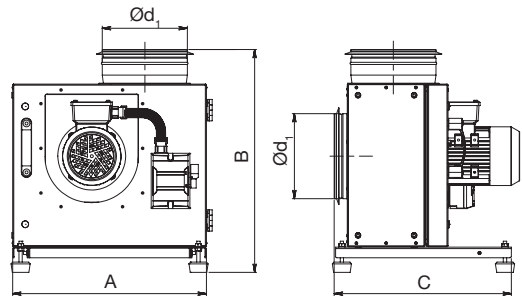

Low Profile Circular Box Fan

CF

- 1
- 2
- 3
- 4
- 5
- 6
- 7
- 8
- 9
- 10
- 11
- 12
- 13
- 14
- 15
- 16
- 17
- 18

Dimensions

Description

CF fans are used for installation where the air is slightly greasy or the air temperature is up to 120°C. Unit has a swing-out door for easy inspection and service. The direction of the door opening is from left to right. The fan is isolated from the casing via connectors and anti-vibration mounts. Forward-curved impellor made of galvanized sheet steel. Maintenance free, speed controllable, motors safety class IP55, On/Off safety switch. The casing is manufactured from double-skinned galvanized steel and is insulated with 50 mm mineral wool.

Product	Ød ₁ nom	A mm	B mm	C mm	m kg
CF160T	200	413	496	414	22,0
CF180T	200	456	524	417	25,0
CF200T	200	484	548	500	29,0
CF250T	315	577	651	620	55,0
CF280T	315	626	688	620	45,0
CF315T	315	695	752	620	45,0
CF355T	400	770	905	620	53,0
CF400T	400	750	890	620	56,0

Ordering example

Low Profile Circular Box Fan

CF

Technical data

Graph Ref.	Product	m ³ /s @ Pa									Motor W	Amps FLC	Speed RPM	
		0	50	100	150	200	250	300	350	400				
1	CF160T	0,236	0,208	0,173	0,101							0,18	0,57	1310
2	CF180T	0,362	0,331	0,295	0,253	0,177						0,29	1	1340
3	CF200T	0,507	0,474	0,436	0,391	0,342	0,146	0,017				0,54	1,44	1390
4	CF250T	1,250	1,228	1,185	1,121	1,072	1,013	0,946	0,863	0,808		1,6	3,37	1430
5	CF280T	1,498	1,454	1,410	1,363	1,316	1,253	1,191	1,133	1,058		2,66	4,7	1440
6	CF315T	0,466	0,425	0,389	0,347	0,305	0,251	0,158				0,18	0,68	1330
7	CF355T	0,711	0,664	0,616	0,585	0,524	0,445	0,417	0,352	0,315		0,29	0,98	1340
8	CF400T	0,969	0,892	0,846	0,765	0,748	0,699	0,644	0,589	0,517		0,47	1,45	1390