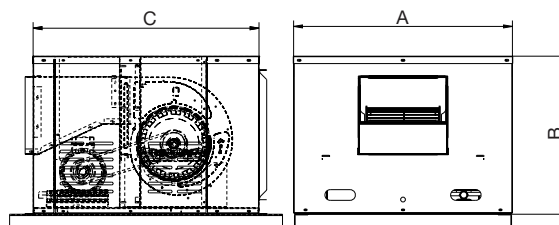

Box Fan

BDL FIRE

Dimensions

Description

Belt driven box fan with forward curved impeller.
 Fans in thermal and soundproofing cabinets.
 Double inlet forward curved impeller.
 Transmission set outside the airstream including the belt protection guard.
 Standard squirrel-cage motor with IP-55 protection and Class F insulation. Manufactured with standard voltages: 230/400V 50Hz in three phase motors up to 4kW and 400/690V 50Hz for higher powers.
 Designed for inline installation, indoor or outdoor assembly, they are suitable for:
 Smoke emergency exhaust with motor outside the hazardous area.
 Industrial and professional kitchen hoods.
 Maximum working temperature: carried air: 100°C, ambient: 60° C.
 Vertical discharge option available upon request